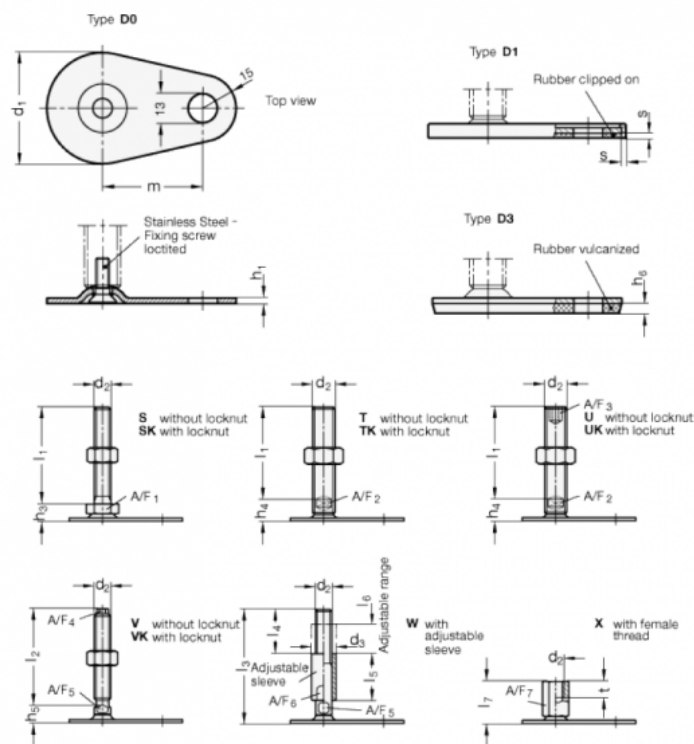

Article number: 204360M840D0SK
 Description: E+G levelling foot
 GN 43-60-M8-40-D0-SK
 Note: SK With nut, External hexagon at the bottom

Measures

A/F1 = 17	s =
d1 = 60	
d2 = M8	
h1 = 2.5	
h3 = 11	
h6 =	
l1 = 40	
m = 50	